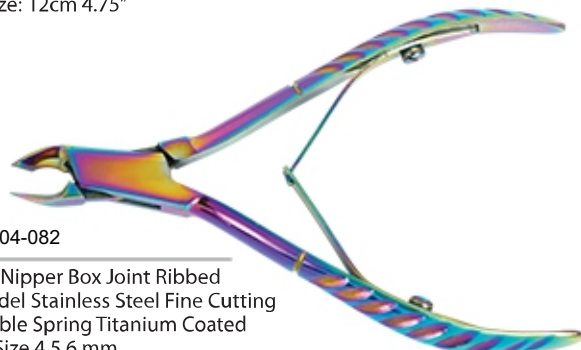

HP-04-077
Nail Plier Extra Strong
Texture Handel Back Lock
Stainless Steel
Size: 15.6 cm 6"

HP-04-001
Moon shape clippers Cutter
Box Joint Texture Handel
Stainless Steel Double Spring
Size: 13cm 5"

HP-04-079
Head Nail Cutter
Plain Handel Double Spring
Stainless Steel Fine Cutting
Size: 12 cm 4.75"

HP-04-080

Nail Clipper Lap Joint Plain
Handel Stainless Steel Fine
Cutting Single Spring
Tip Size 4.5.6.8 mm
Size : 10cm 4"

HP-04-081

Nail Clipper Lap Joint Finger
Grip Handel Stainless Steel
Fine Cutting Double Spring
Tip Size 11.12.13.14 mm
Size: 12cm 4.75"