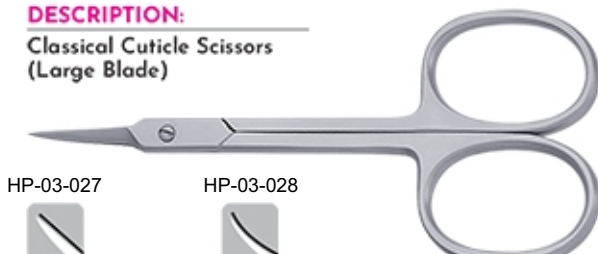

HP-03-027 STR
HP-03-028 CVD
DESCRIPTION:
Arrow Point Cuticle Scissors