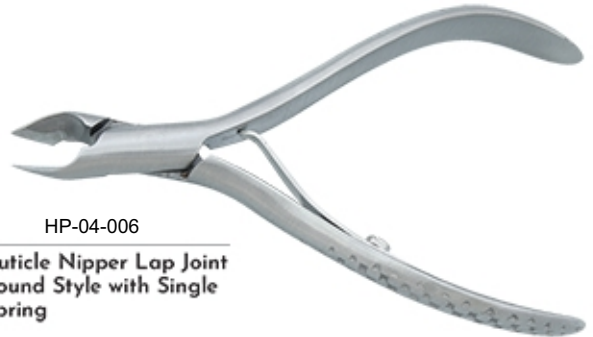

HP-04-005
Cuticle Nipper Lap Joint
with Single Spring

HP-04-006
Cuticle Nipper Lap Joint
Round Style with Single
Spring