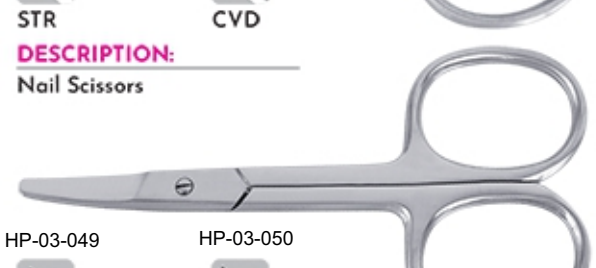

DESCRIPTION:

Nail Scissors

HP-03-049

HP-03-050

STR

CVD