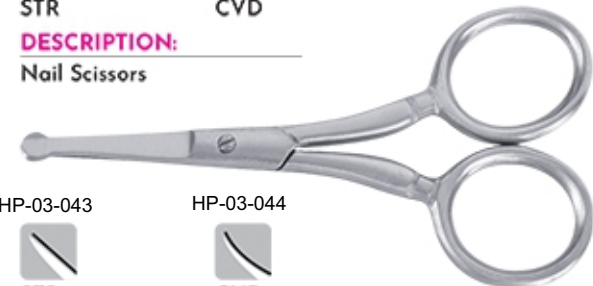

DESCRIPTION:

Nail Scissors

HP-03-043

HP-03-044

STR

CVD